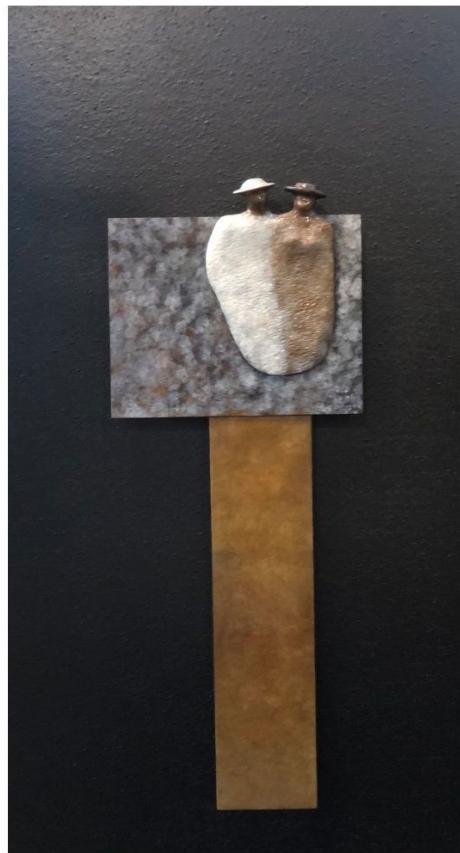

HOWELLGALLERY

Guilloume

Soulmates

36" x 20" bronze relief on metal
\$3900