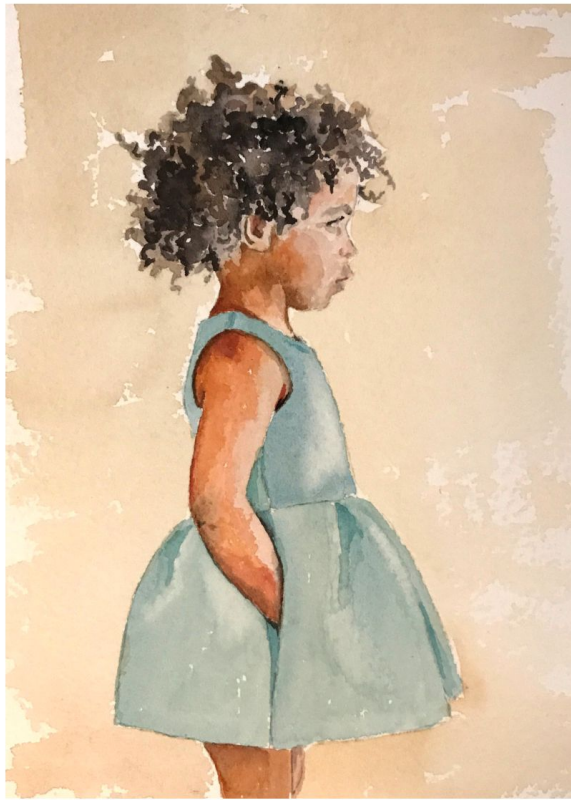

HOWELLGALLERY

Amy Hornbeek

Child in Teal

7" x 5" watercolor
\$350