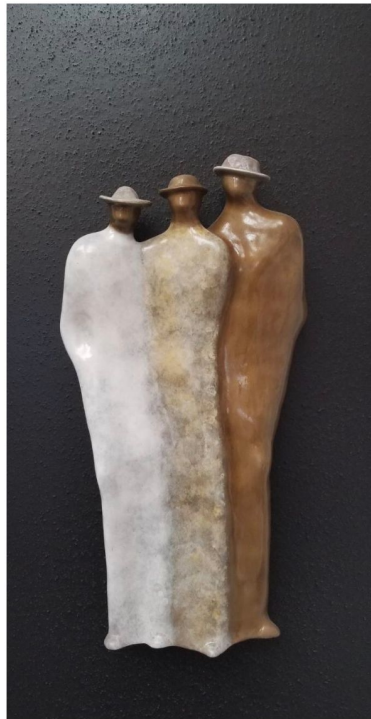

## Guilloume

In Front of Me

32" h x 18" w bronze relief  
\$3500