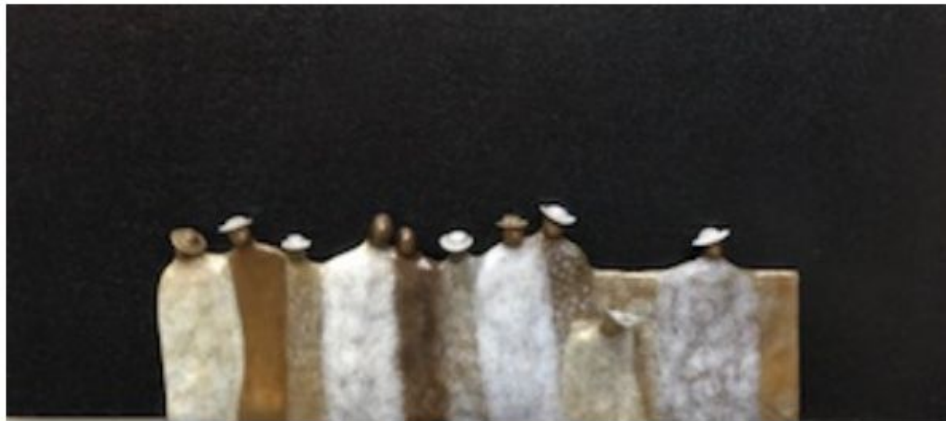

HOWELL GALLERY

Guilloume

Between Friends

16" x 40" bronze relief, #28/52

\$4000