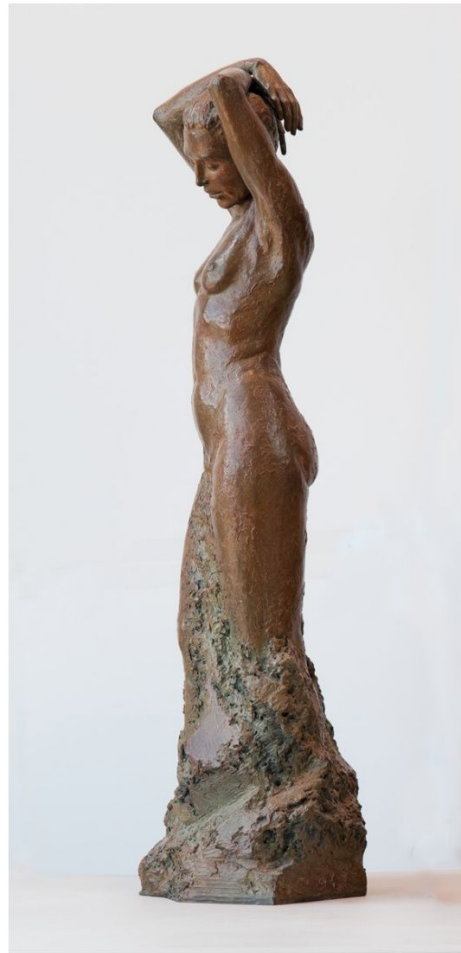

HOWELLGALLERY

Susan Stamm Evans

Emergence I

Bronze, #7/12
\$4800